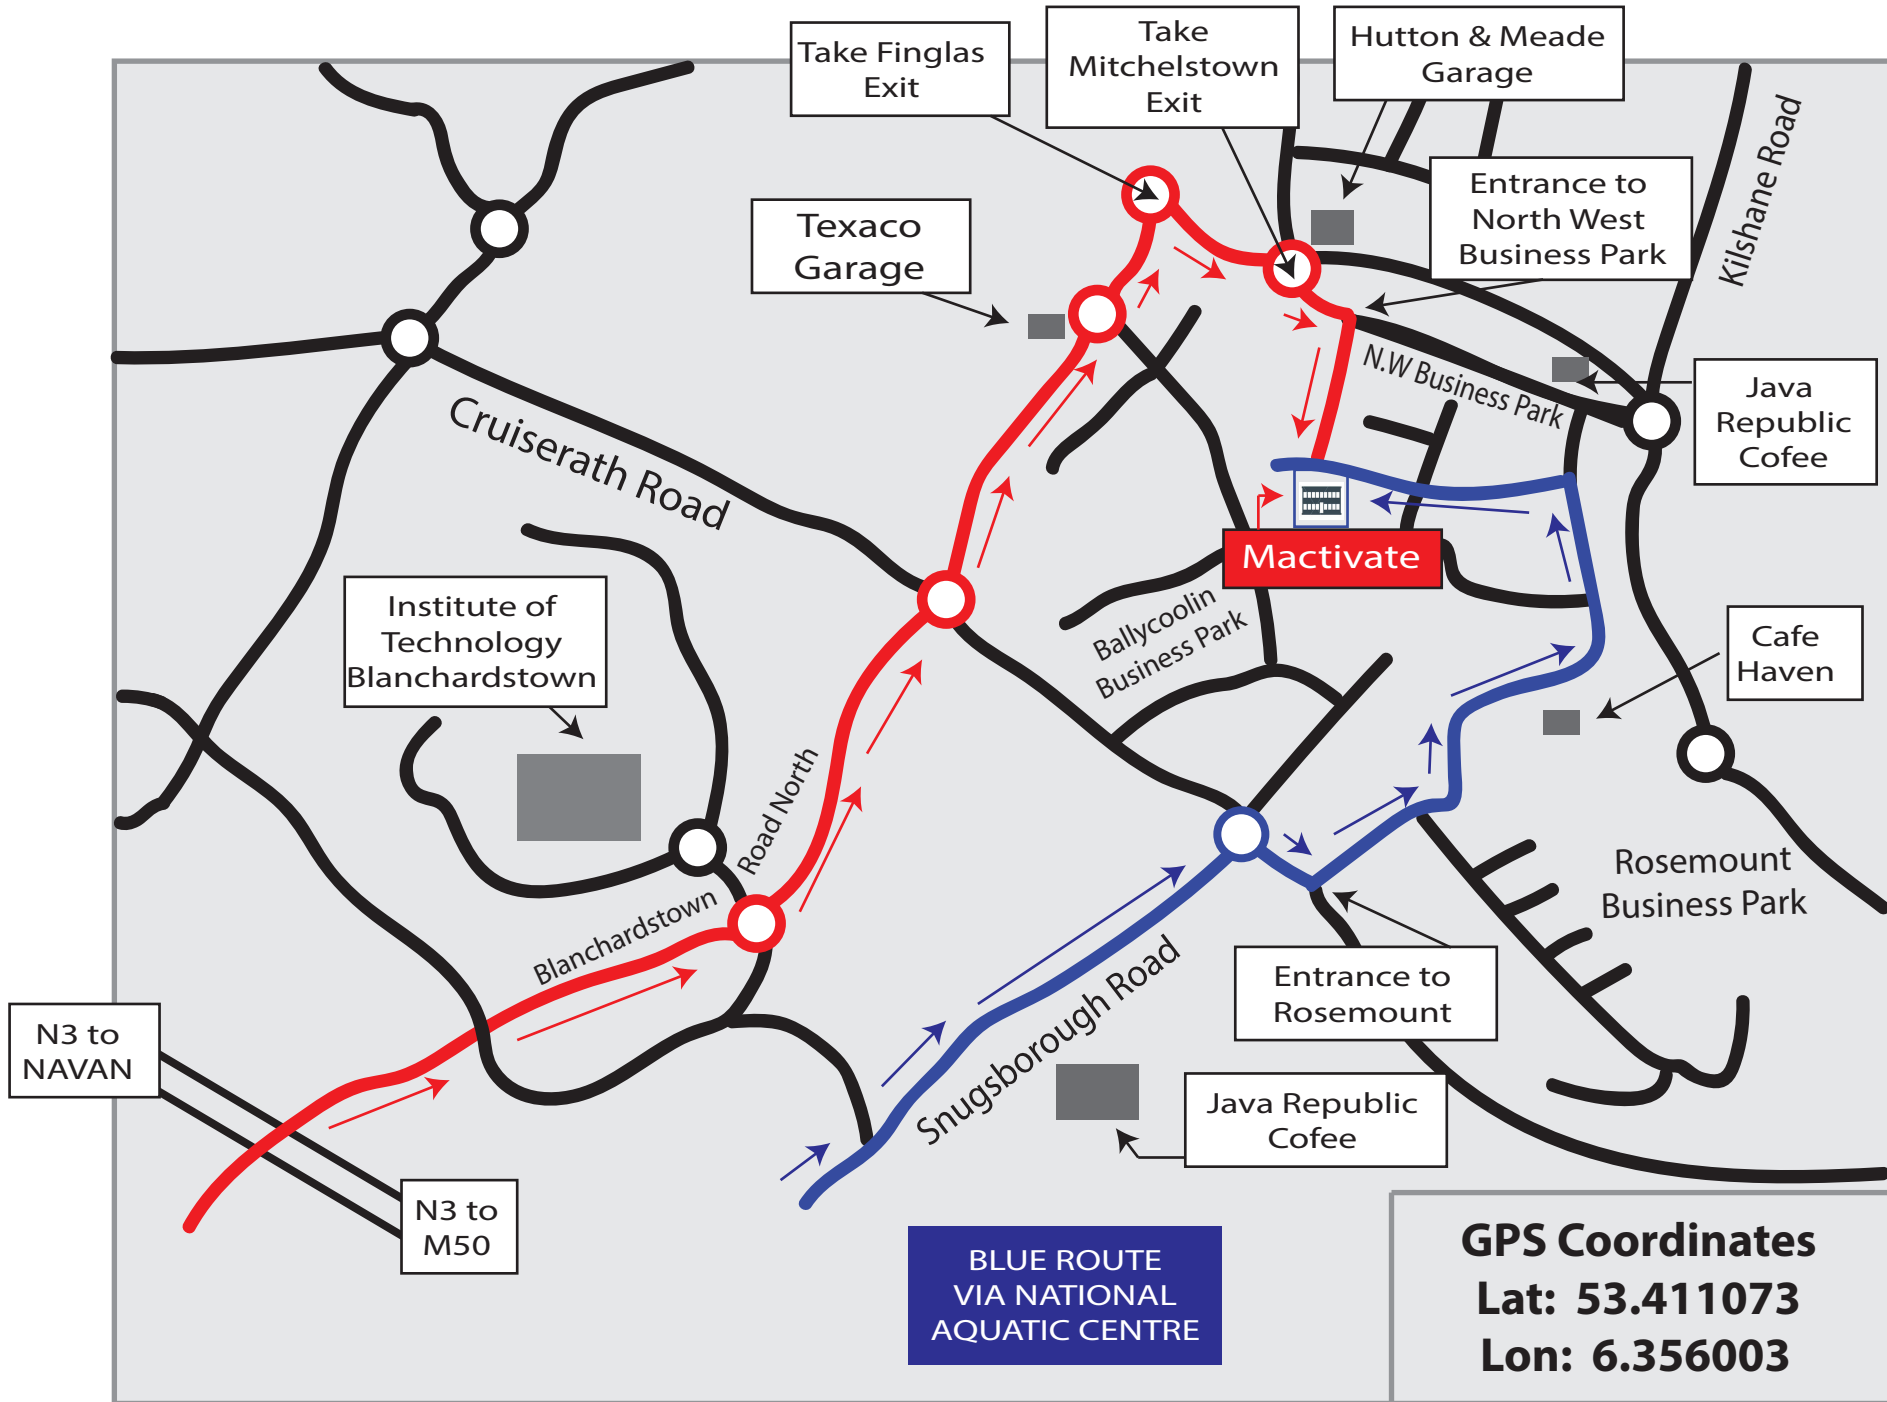

Directions to Mactivate

GPS Coordinates
Lat: 53.411073
Lon: 6.356003